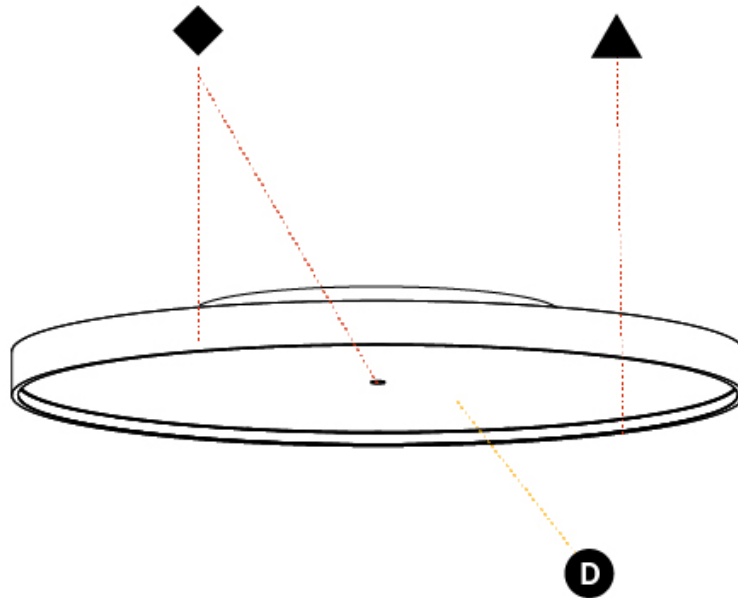

A3D103-

PROJECT
TYPE
SPECIFIER
QUANTITY
DATE