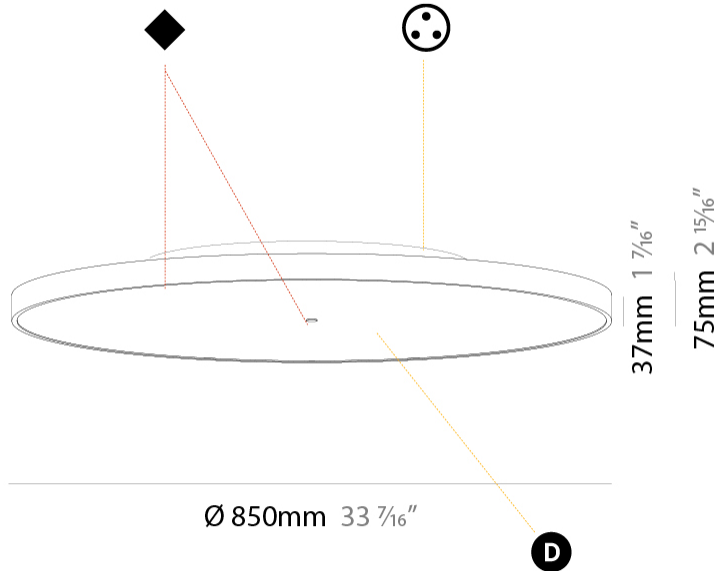

GENERAL

Series: Sign Diva
Subseries: Sign Diva
Brand: Prolicht
Division: Architectural
Mounting Type: Surface
Mounting Location: Ceiling
Subcategory: Ambient

PHYSICAL

Shape: Round
Diameter (mm): 850
Diameter (in): 33 ⁷/₁₆
Height (mm): 75
Height (in): 2 ¹⁵/₁₆
Light Distribution: Direct / Indirect
Weight (kg): 12.906
Weight (lbs): 28.453
Diffuser: Direct - PMMA - Opal/Micro-Prism/Sparkling Secret/Vintage Industrial with Shine Ring / Indirect - White/Yellow/Orange/Red/Blue/Green
Fixture Finish: SSR / BKV / CWI / CRY / HAB / UFT / ITA / RUA / FTG / MYG / LOD / PUS / FRO / FUP / KIA / POP / BLS / SPG / MEY / GOH / GUM / CHC / COM / ABZ / JAG / OBR / MOS / ROR
Fixture Material: Extruded Aluminum / Steel

ELECTRICAL

Lamp Type: LED (Zhaga Standard)
Input Wattage (W): 96.8
Total Output Wattage (W): 76.8
Dimming: Tri-Mode (Non-Dimming and Phase Dimming (120Vac only) and 0-10V Dimming)
Driver Included: Yes
Driver Location: Integrated
Driver Type: Constant Current - Universal
Driver Class: Class 2
Input Voltage (V): 120 - 277
Constant Current (MA): 600

LED

Color Temperature (*K): 3000 / 3500 / 4000
Max. Delivered Lumen (lm): 11160 / 11388 / 11620
CRI: >90 CRI
Lamp Life (hrs): 50000

OPTICAL

RATINGS AND CERTIFICATIONS

Certified By: Certified for North American Standards
IP rating: IP20